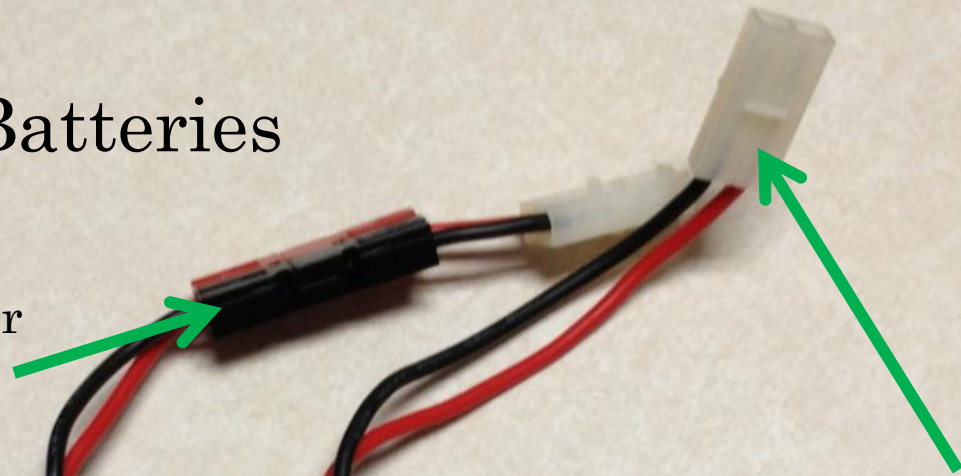

Two Small and Two Large Motors

Two 7.2V 3000 Batteries

They should have an adapter attached if the battery has this connection.

Some batteries are already fitted with the correct connection; no adapter is needed

Screw Terminal Sensor Interface Cable (two wires)

Screw Terminal Sensor Interface Cable (3 wires)

Screw Terminal Motor Interface Cables

X 4

Servo Power Adapter Cable

Smart Battery Charger and Charger Adapter

8-bay AAA Battery Charger and Cord

6 AAA Rechargeable Batteries

USB Cable

X 4

Futaba Servo

Servo Horns and Screws

Servo Extension Wires (1-8 in, 2-24 in
and 2-40 in)

BEST Belt and Pulley Kit