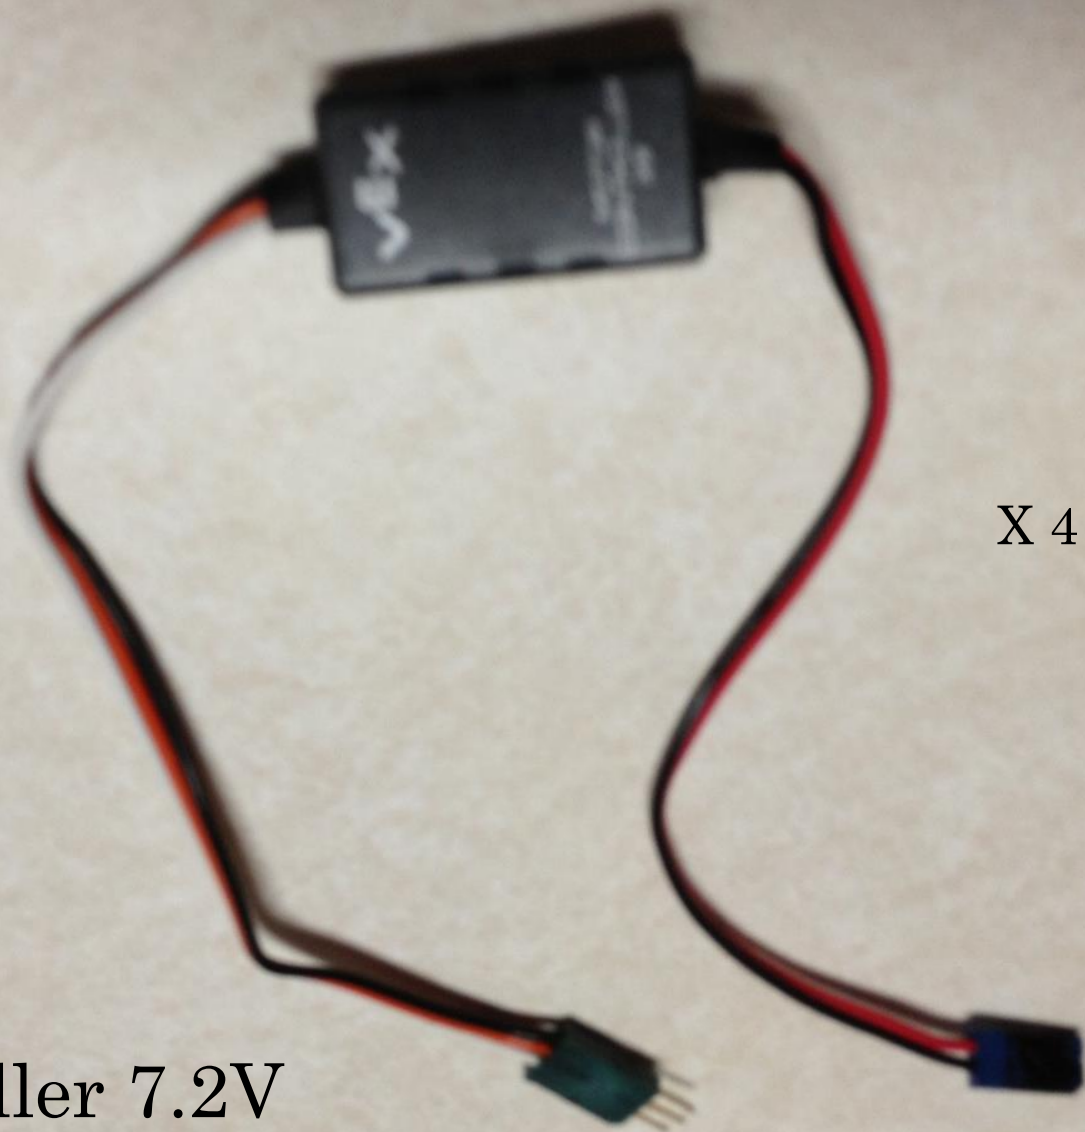

VEXnet Backup Battery Holder

X 4

Motor Controller 7.2V